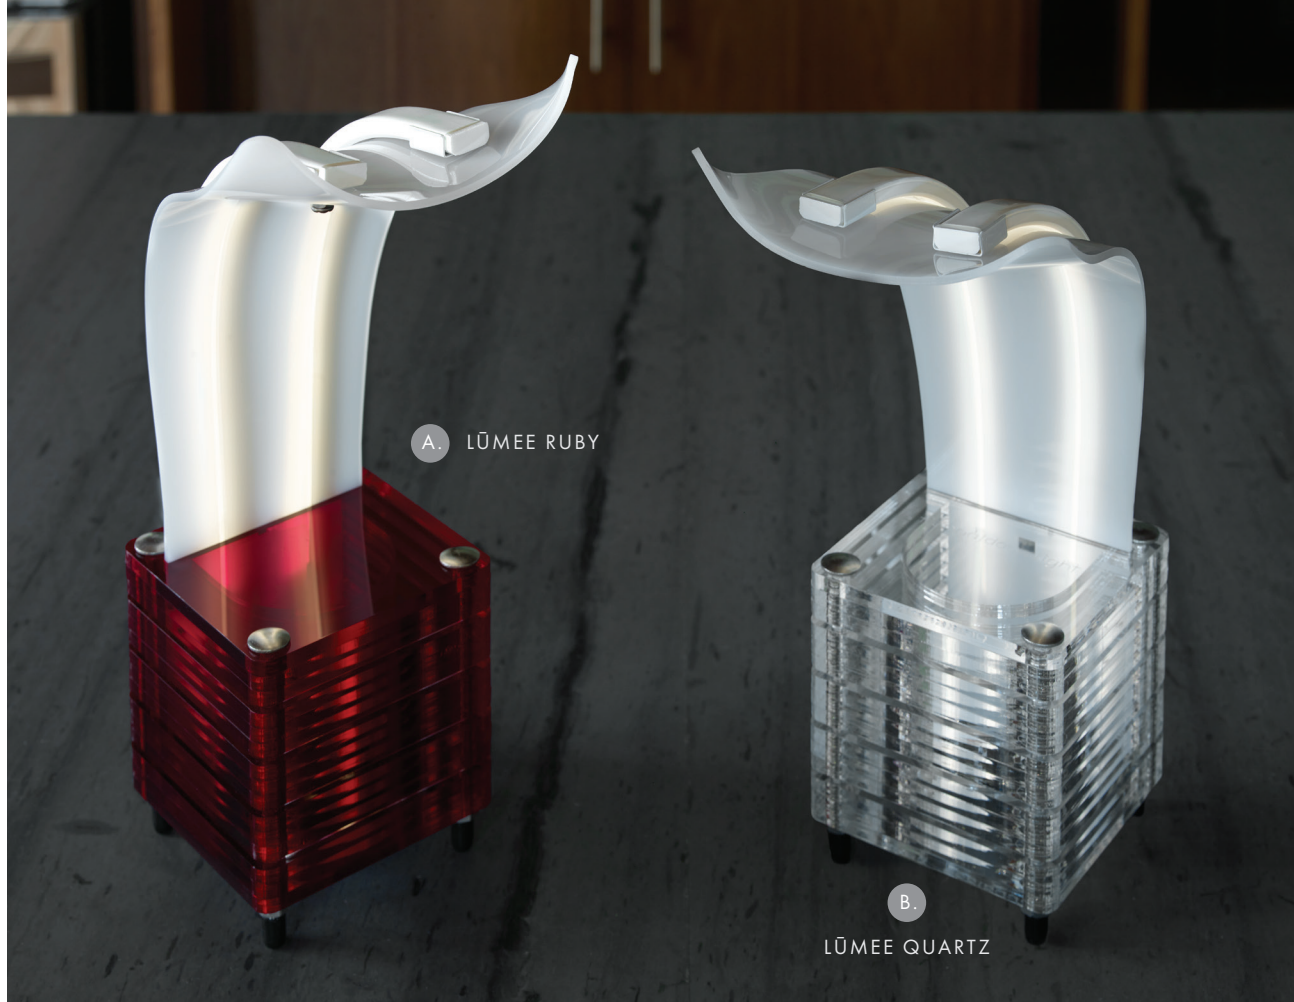

# 01

LŪMEE / GREG DAY LIGHTING, INC.

fernàlday

- A. LŪMEE RUBY
- B. LŪMEE QUARTZ

## AVAILABLE FINISHES

Base: Ruby or Clear Acrylic  
Reflector: Milk White Acrylic  
Each Reflector is Hand Formed by the Artist  
Hardware: Stainless Steel with Rubber Feet

## LIGHT SOURCE

Linear LED  
2700 kelvin  
95+ CRI

## ELECTRICAL

24 volt  
Plug-in 120v/24v Power Supply  
Dimmer Switch Located on Cord  
Color: White  
All Electrical Parts UL or ETL Listed  
Dry Location Only

Fixture Made in USA