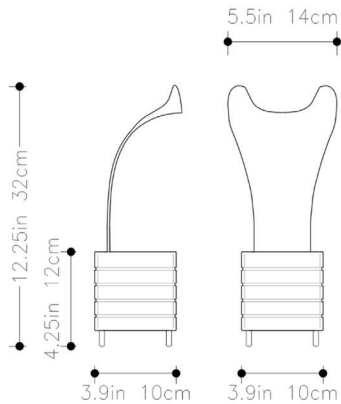

01

LŪMEE / GREG DAY LIGHTING, INC.

fernàlday

- A. LŪMEE RUBY
- B. LŪMEE QUARTZ

AVAILABLE FINISHES

Base: Ruby or Clear Acrylic
Reflector: Milk White Acrylic
Each Reflector is Hand Formed by the Artist
Hardware: Stainless Steel with Rubber Feet

LIGHT SOURCE

Linear LED
2700 kelvin
95+ CRI

ELECTRICAL

24 volt
Plug-in 120v/24v Power Supply
Dimmer Switch Located on Cord
Color: White
All Electrical Parts UL or ETL Listed
Dry Location Only

Fixture Made in USA